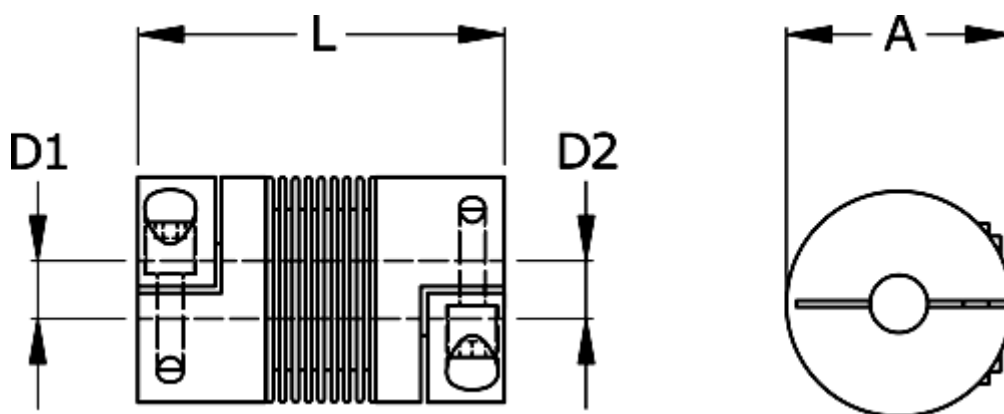

Data Sheet

Article number: 3330200050250303

Description: Bellow coupling type 2 size5
Length 25 mm, bore 3/3 mm

Measures

A	= 15.5
D1	= 3
D2	= 3
L	= 25
Nom. torque NM (Tkn)	= 0.5